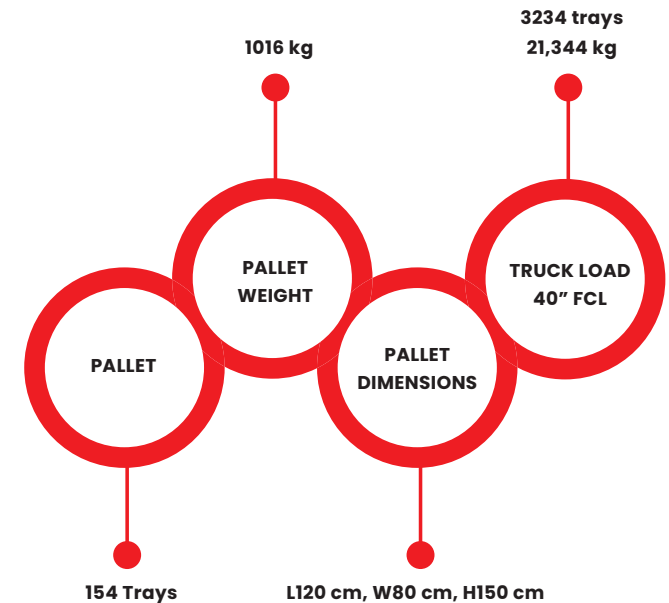

PRICE BREAKDOWN

PRICE PER CAN

Dubai Energy Drink Original & Sugar Free	$ Per Can	RRP	Margin	Profit (Based on per tray)
1 - 4 Trays	$2.00	$3.00	33.33%	$1.00
5 - 19 Trays	$1.90	$3.00	36.67%	$1.10
20 - 49 Trays	$1.80	$3.00	40%	$1.20
50 - 99 Trays	$1.70	$3.00	43.33%	$1.30
100 - 151 Trays	$1.60	$3.00	46.67%	$1.40
152+ Trays	$1.50	$3.00	50%	$1.50

PRICE PER TRAY

Dubai Energy Drink Original & Sugar Free	$ Per Tray (24 Cans)	RRP	Margin	Profit (Based on per tray)
1 - 4 Trays	$48.00	$72.00	33.33%	$23.40
5 - 19 Trays	$45.60	$72.00	36.67%	$26.40
20 - 49 Trays	$43.20	$72.00	40%	$28.80
50 - 99 Trays	$40.80	$72.00	43.33%	$31.20
100 - 151 Trays	$38.40	$72.00	46.67%	$33.60
152+ Trays	$36.00	$72.00	50%	$36.00

*All prices inclusive of GST

STORAGE CAPACITY