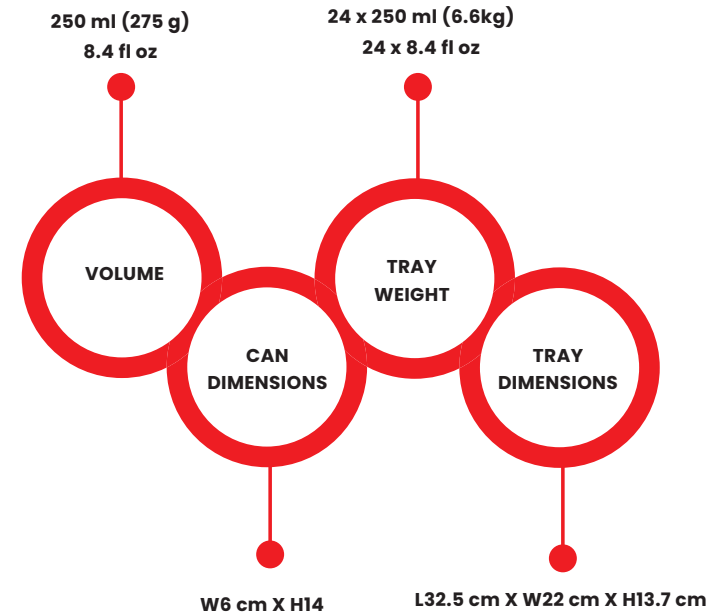

PRICE BREAKDOWN

PRICE PER CAN

Dubai Energy Drink Original & Sugar Free	$ Per Can	RRP	Margin	Profit (Based on per tray)
1 - 4 Trays	$2.00	$3.00	33.33%	$1.00
5 - 19 Trays	$1.90	$3.00	36.67%	$1.10
20 - 49 Trays	$1.80	$3.00	40%	$1.20
50 - 99 Trays	$1.70	$3.00	43.33%	$1.30
100 - 151 Trays	$1.60	$3.00	46.67%	$1.40
152+ Trays	$1.50	$3.00	50%	$1.50

PRICE PER TRAY

Dubai Energy Drink Original & Sugar Free	$ Per Tray (24 Cans)	RRP	Margin	Profit (Based on per tray)
1 - 4 Trays	$48.00	$72.00	33.33%	$23.40
5 - 19 Trays	$45.60	$72.00	36.67%	$26.40
20 - 49 Trays	$43.20	$72.00	40%	$28.80
50 - 99 Trays	$40.80	$72.00	43.33%	$31.20
100 - 151 Trays	$38.40	$72.00	46.67%	$33.60
152+ Trays	$36.00	$72.00	50%	$36.00

*All prices inclusive of GST

STORAGE CAPACITY